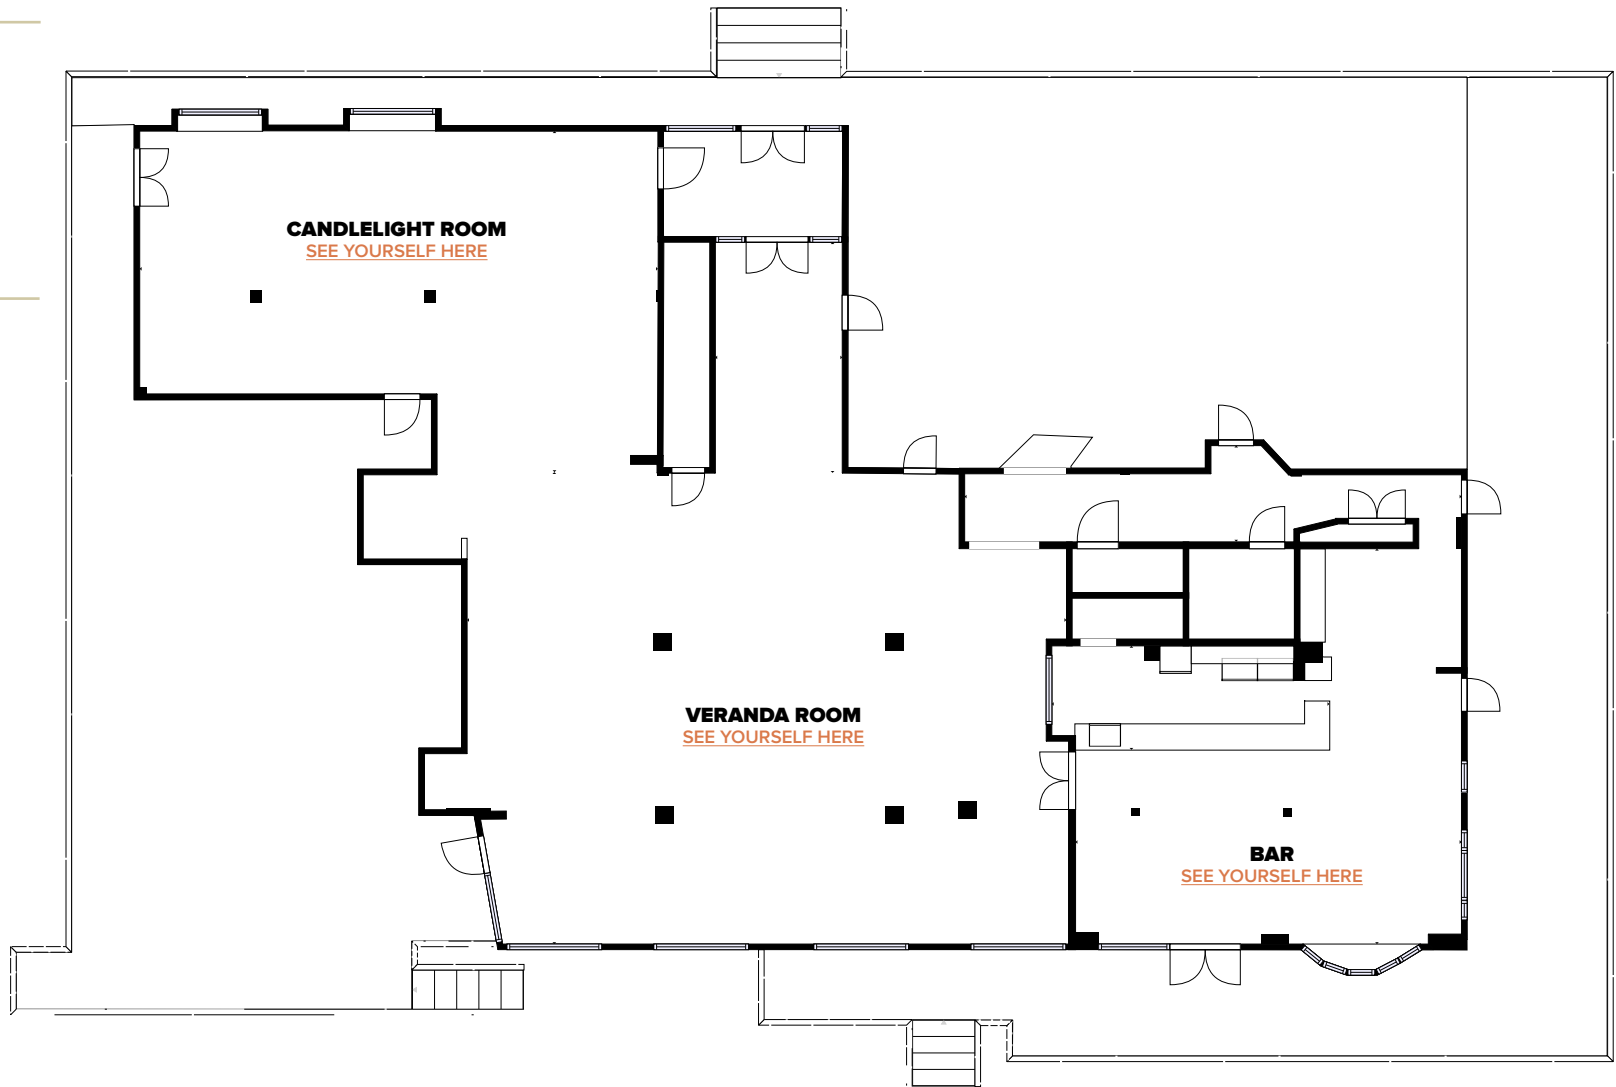

GROSS INTERNAL AREA

FLOOR 1: 5266 sq. ft, 489 m2

SIZES AND DIMENSIONS ARE APPROXIMATE, ACTUAL MAY VARY.

EVENT SPACE

Tamarack Golf Club’s elegant event space is easy to access and navigate, and accommodates intimate gatherings to large events. Mix and match event spaces for ideal fit and function.

ARCIS GOLF

EVENT SPACE CAPACITIES

VERANDA ROOM

Banquet: 150
Reception: 150
Theatre/Ceremony: 100
Conference Style: NA
Classroom: NA
U-Shape: NA

CANDLELIGHT ROOM

Banquet: 60
Reception: 60
Theatre/Ceremony: 40
Conference Style: 25
Classroom: 25
U-Shape: 10